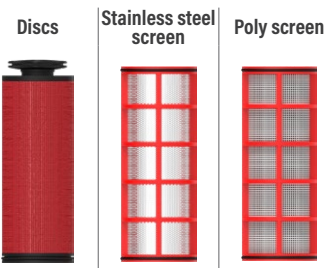

Description

Mini version in-line filter, available in 1-1/2" and 2" sizes. Disc, stainless steel screen or polyester screen filtering elements. Small size filter, ideal for secondary filtration applications on small and medium agricultural and residential irrigation systems.

Diameter	Filtering Element	Code	PN	Maximum flow rate (m³/h)	Filtering Surface (cm²)	L (mm)	A (mm)	H (mm)	Weight (kg)					
1 1/2"	Stainless steel screen	IFYFVFIxyyCON	8	20	450	258	140	188	0.7					
	Polyester Screen	IFYFVFPxyyCON												
	Discs	IFYFVFDxyyCON			500					1.1				
2"	Stainless steel screen	IFYFVGIxyyCON			8				20	450	258	140	188	0.8
	Polyester Screen	IFYFVGPxyyCON												
	Discs	IFYFVGDXyyCON								500				

Filtering Cartridge

Connections

yy: connections (replace with:)

Ref.	Fittings
M2	Threaded BSP (M/M)
M5	Threaded NPT (M/M)

Filtration degree (mesh)

x: mesh (replace with:)

Ref.	Mesh	Micron	Stainless Steel	Poly	Discs	Colour
E	20	800	✓	✓		
F	30	500	✓	✓		
G	50	300	✓	✓		
H	75	200	✓	✓		
I	100	160	✓	✓		
L	120	130	✓	✓	✓	
N	155	100	✓	✓		
P	200	80	✓	✓		