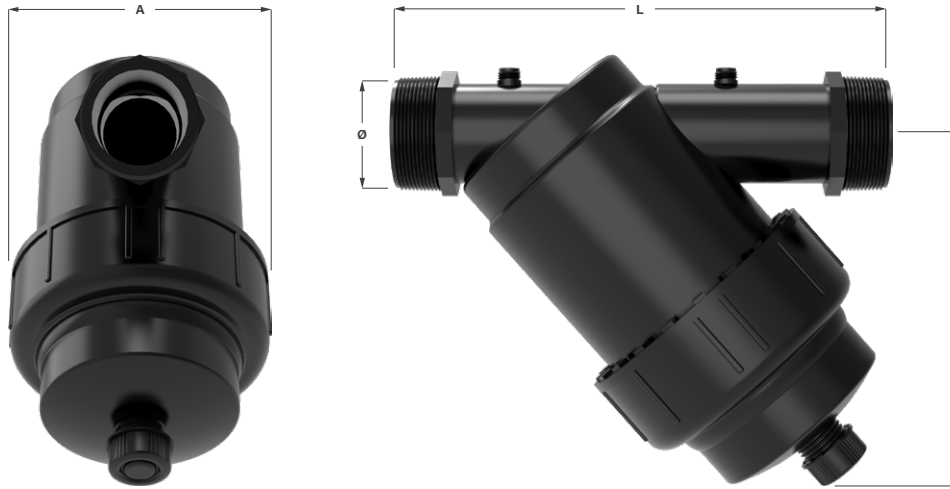

Description

Mini version in-line filter, available in 1-1/2" and 2" sizes. Disc, stainless steel screen or polyester screen filtering elements. Small size filter, ideal for secondary filtration applications on small and medium agricultural and residential irrigation systems.

Diameter	Filtering Element	Code	PN	Maximum flow rate (m³/h)	Filtering Surface (cm²)	L (mm)	A (mm)	H (mm)	Weight (kg)					
1 1/2"	Stainless steel screen	IFYFVFIxyyCON	8	20	450	258	140	188	0.7					
	Polyester Screen	IFYFVFPxyyCON												
	Discs	IFYFVFDxyyCON			500					1.1				
2"	Stainless steel screen	IFYFVGIxyyCON			8				20	450	258	140	188	0.8
	Polyester Screen	IFYFVGPxyyCON												
	Discs	IFYFVGDXyyCON								500				

Filtering Cartridge

Connections

yy: connections (replace with:)

Ref.	Fittings
M2	Threaded BSP (M/M)
M5	Threaded NPT (M/M)

Filtration degree (mesh)

x: mesh (replace with:)

Ref.	Mesh	Micron	Stainless Steel	Poly	Discs	Colour
E	20	800	✓	✓		
F	30	500	✓	✓		
G	50	300	✓	✓		
H	75	200	✓	✓		
I	100	160	✓	✓		
L	120	130	✓	✓	✓	
N	155	100	✓	✓		
P	200	80	✓	✓		